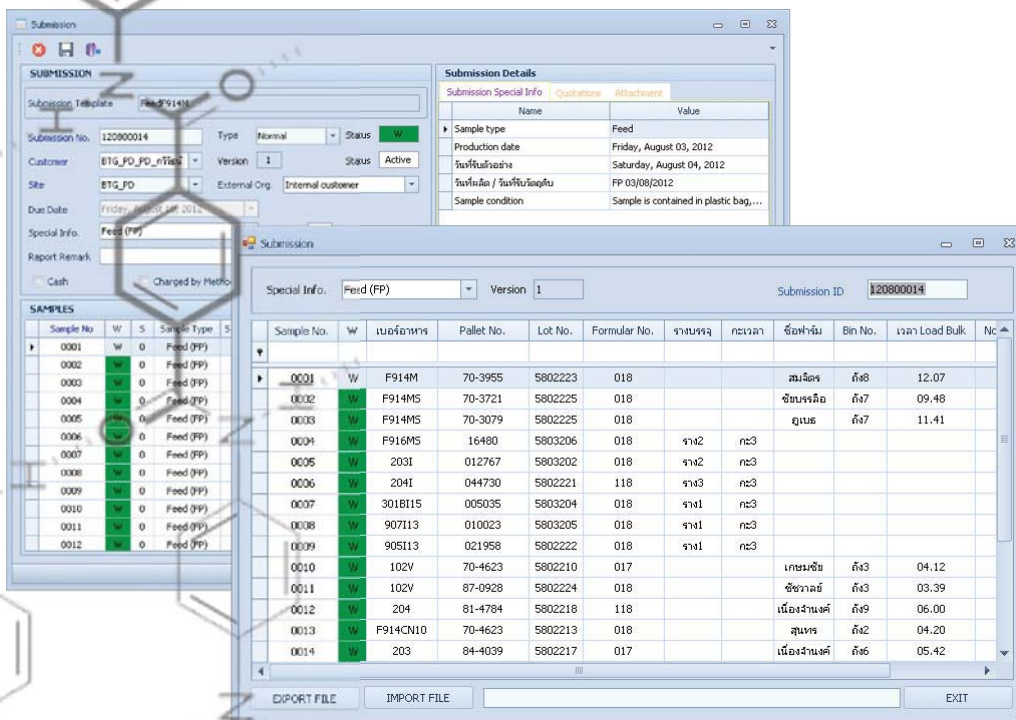

# SAMPLE MANAGEMENT

BestLIMS

(Sample Template)  
Sample Point Scheduling  
(Sample),

Submission  
(Method),  
Dashboard

(Sample)  
Sample Point  
Sample  
barcode

(Method)

# ANALYSIS

BestLIMS Lab , Sample tracking