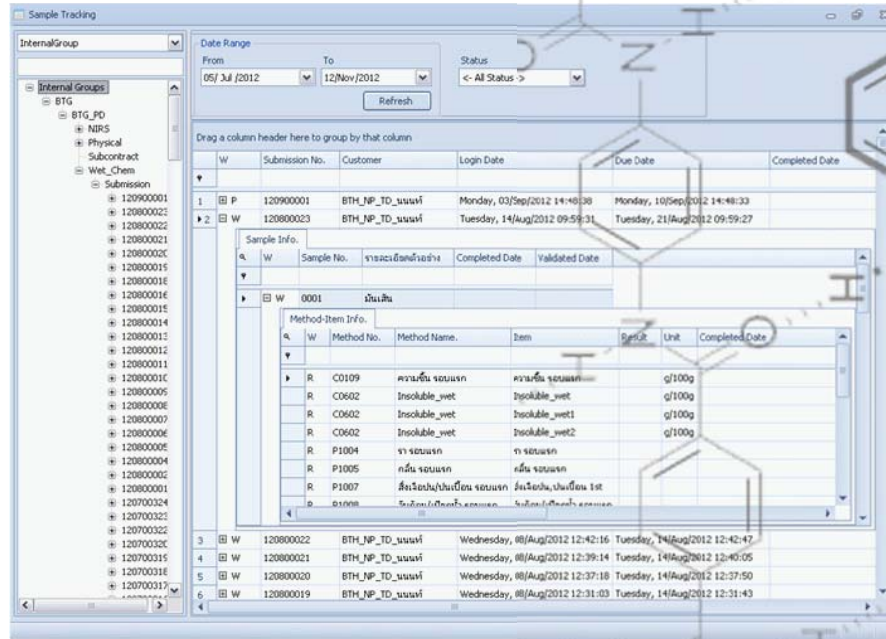

# SAMPLE MANAGEMENT

BestLIMS

(Sample Template)  
Sample Point Scheduling  
(Sample),

Submission  
(Method),  
Dashboard

(Sample)  
Sample Point  
Sample  
barcode

(Method)

# ANALYSIS

BestLIMS Lab , Sample tracking