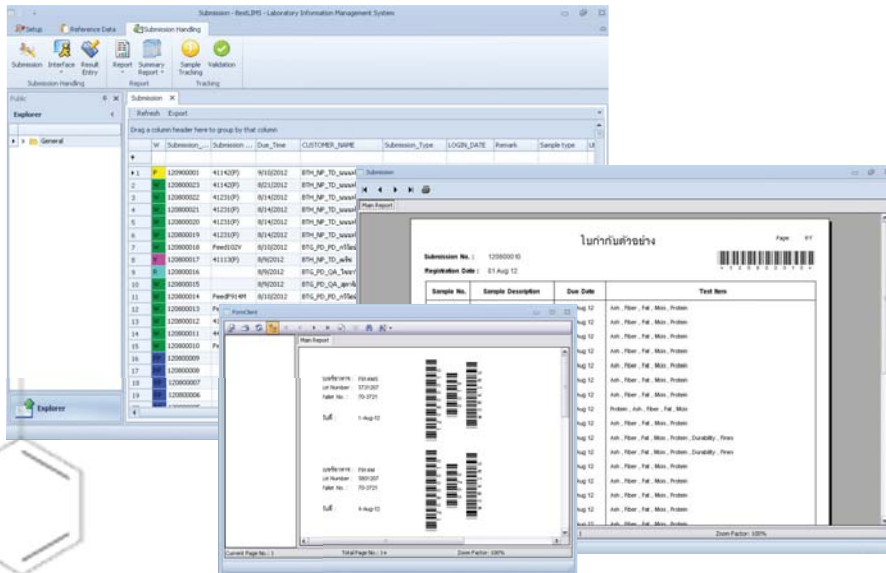

# SAMPLE MANAGEMENT

BestLIMS

(Sample Template)  
Sample Point Scheduling  
(Sample),

Submission  
(Method),  
Dashboard

(Sample)  
Sample Point  
Sample  
barcode

(Method)

# ANALYSIS

BestLIMS Lab , Sample tracking